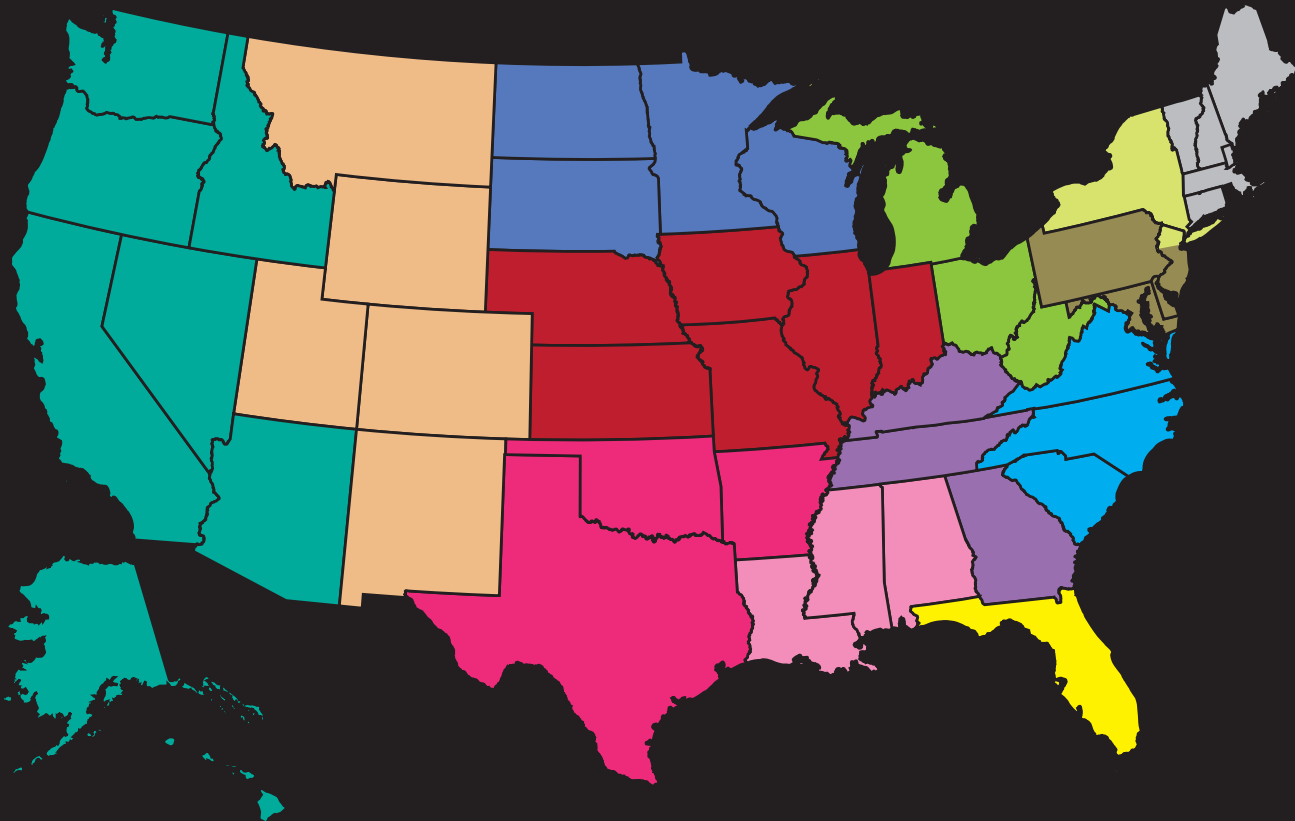

Steve Boyer

Phone: 949-769-6549
Cell: 949-636-0729
steveboyer@13westllc.com
Territory: Southern, Central
Coastal CA & Hawaii

Bob Mayer

Phone: 650-692-5167
Cell: 650-544-4164
rmayerca@earthlink.net
Territory: Central & Northern CA
& NV

Steve Weckerle

Cell: 949-275-0727
weckerles@gmail.com
Territory: San Diego, San
Bernardino & Riverside Co. in
CA, Southern NV, AZ

Dalton Susselman

Phone: 310-486-0419
dalton365@outlook.com
Territory: Los Angeles, CA

Zack Boyer

Phone: 949-502-8839
Cell: 949-636-2323
zackboyer@13west.com
Territory: Orange County, CA

Jerry Collins

Cell: 828-244-7118
jerry@eastmansales.com
Territory: CO, UT, NM,
WY, MT

Tom Theis

Phone: 952-431-2177
Cell: 612-867-3845
tomtheis@frontiernet.net
Territory: SD, ND, MN, WI

Chris Holland

Cell: 817-797-7277
christopherholland@att.net
Territory: AR, OK & TX

Ryan Manley

Phone: 205-613-4375
ryan_manley@yahoo.com
Territory: AL, MS, & LA

Matt Christensen

Phone: 402-932-7948
Cell: 402-943-8158
matt_christensen@vfc.com
Territory: IN, IL, MO, IA,
NE, KS

Thomas Willingham

Cell: 404-788-3025
thomaswillingham2@gmail.com
Territory: KY, TN, GA

Bubba Withington

Phone: 404-888-0933
Cell: 404-680-4621
hmwithington@
mindspring.com
Territory: GA

Brian Metzdorf

Phone: 770-881-7762
Cell: 770-375-6790
Brian@HMWithington.com
Territory: GA

David Worst

Cell: 616-437-1106
davew@dgtlrsales.com
Territory: MI & OH

Brian Makela

Cell: 513-378-6050
brianm@dgtlrsales.com
Territory: OH & W. VA,
Western PA

Larry Poole

Phone: 864-299-6550
Cell: 864-630-6437
brandpoole@aol.com
Territory: SC, NC, VA, DC

Jim Lewis

Cell: 904-524-0171
jimlewis161c@yahoo.com
Territory: FL

David Gordon

Phone: 540-955-1996
Cell: 540-729-3222
david@dgtlrsales.com
Territory: DC Metro, MD,
DE, PA

Christian Raniszewski

Phone: 540-955-1996
Cell: 610-248-4432
christian@dgtlrsales.com
Territory: NY/ NY Metro, Long
Island, NJ

Bill McGovern

Phone: 508-943-6564
Cell: 508-341-0090
Tinman818@charter.net
Territory: ME, VT, NH, MA,
RI, CT

Trent Riddle

Phone: 253-209-7292
Trent@RiddleSales.com
Territory: WA, OR, ID, AK

CANADA

Gary Andersen

Phone: 888-594-9832
gary_andersen@vfc.com
Territory: GTA, Maritimes

Mike Stanford

Phone: 403-720-2345
Cell: 403-803-3093
mikest@telus.net
Territory: BC, Alberta,
Saskatchewan, Manitoba

Jay Hildebrand

Phone: 905-858-1311
Cell: 416-399-2050
jhildebrand@rogers.com
Territory: Ontario (SW Ontario
& GTA), Quebec