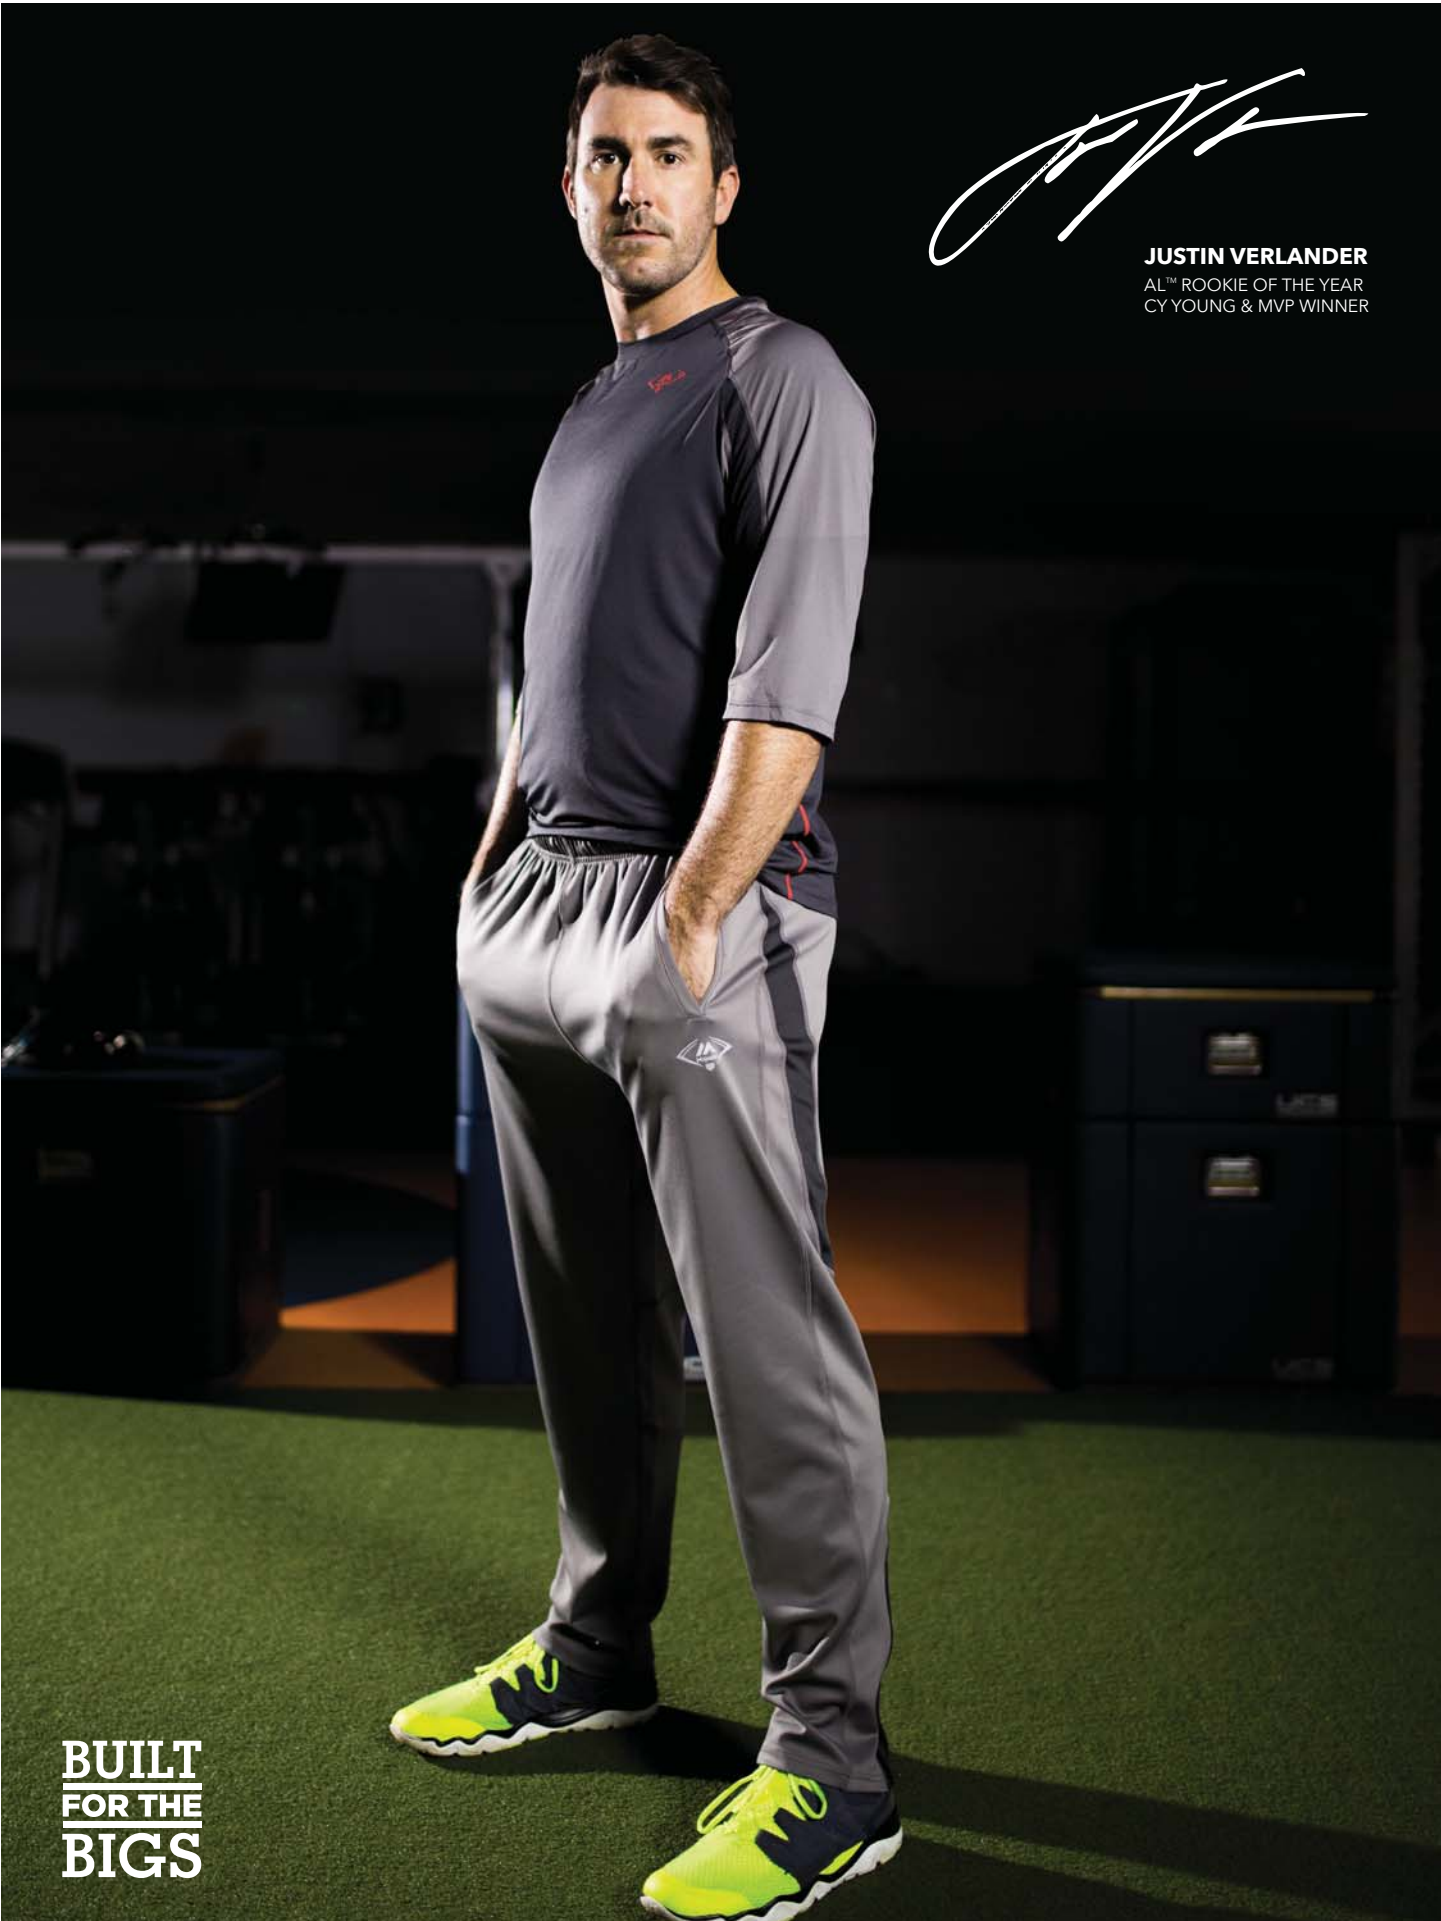

JUSTIN VERLANDER
AL™ ROOKIE OF THE YEAR
CY YOUNG & MVP WINNER

**BUILT
FOR THE
BIGS**

MAJESTIC PLAYER SERIES • BUILT FOR THE BIGS

Country of Origin: Imported