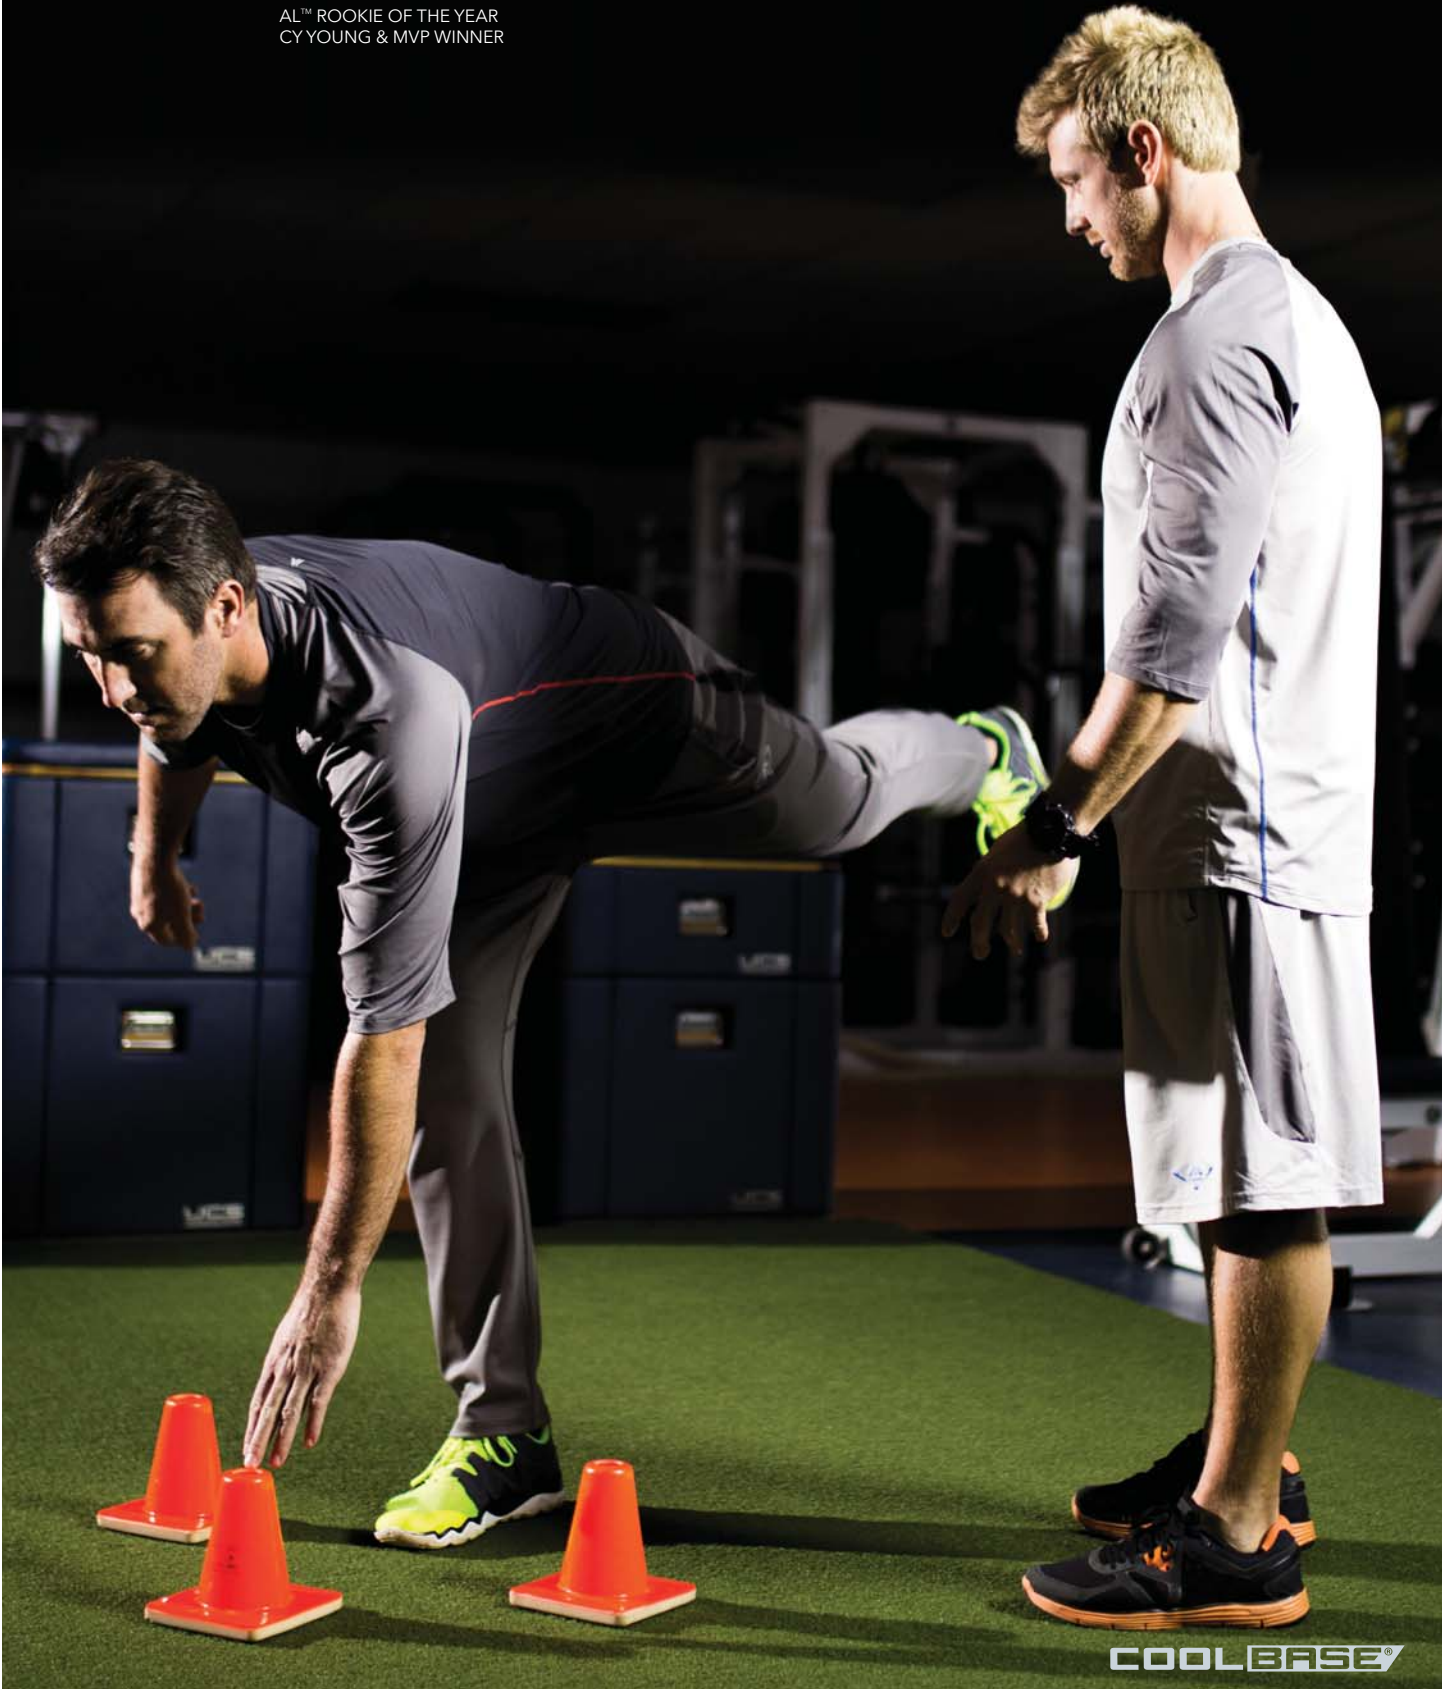

JUSTIN VERLANDER

AL™ ROOKIE OF THE YEAR
CY YOUNG & MVP WINNER

**BUILT
FOR THE
BIGS**

COOLBASE®

MAJESTIC PLAYER SERIES • BUILT FOR THE BIGS

Country of Origin: Imported