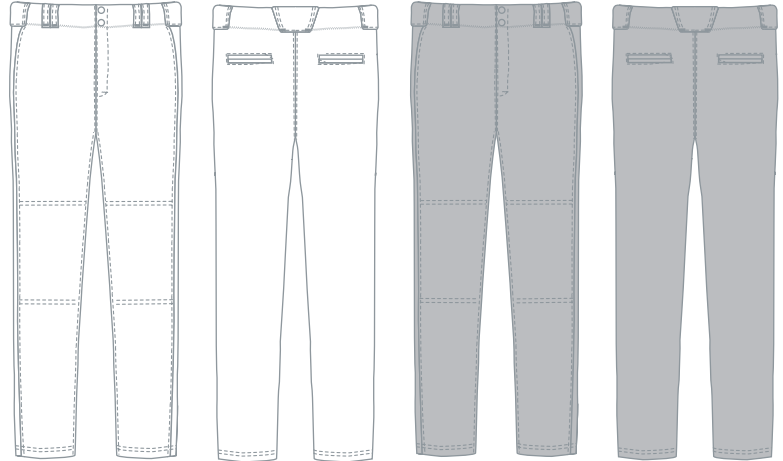

SIZES

51) I401-XXX (Adult): S-2XL
 52) I41Y-XXX (Youth): S-XL

MSRP

\$50 (Adult) / \$45 (Youth)

**SEE INSEAM CHART
 AVAILABLE 9/15
 ON THE SHELF**

Pro White
M099 / MAJ

Pro Blue Gray
M017 / MAJ

COOL BASE® PREMIER PANEL PANT